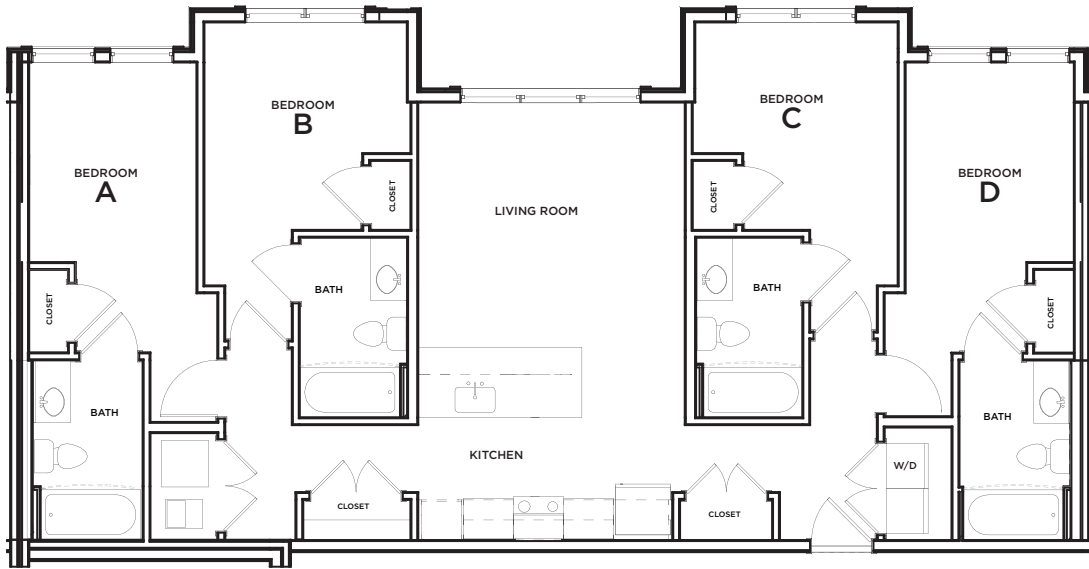

4

BED

4

BATH

THE STANDARD

THE DENMARK

1343-1352 SQ FT*

*Floor plans vary slightly in size and layout based on location in building.

Interested in **THE DENMARK?**
PICK YOUR PLAN

D1 - DENMARK

1343 SQ FT*

\$ _____ /MONTH

D1 ALT - DENMARK

1352 SQ FT*

\$ _____ /MONTH