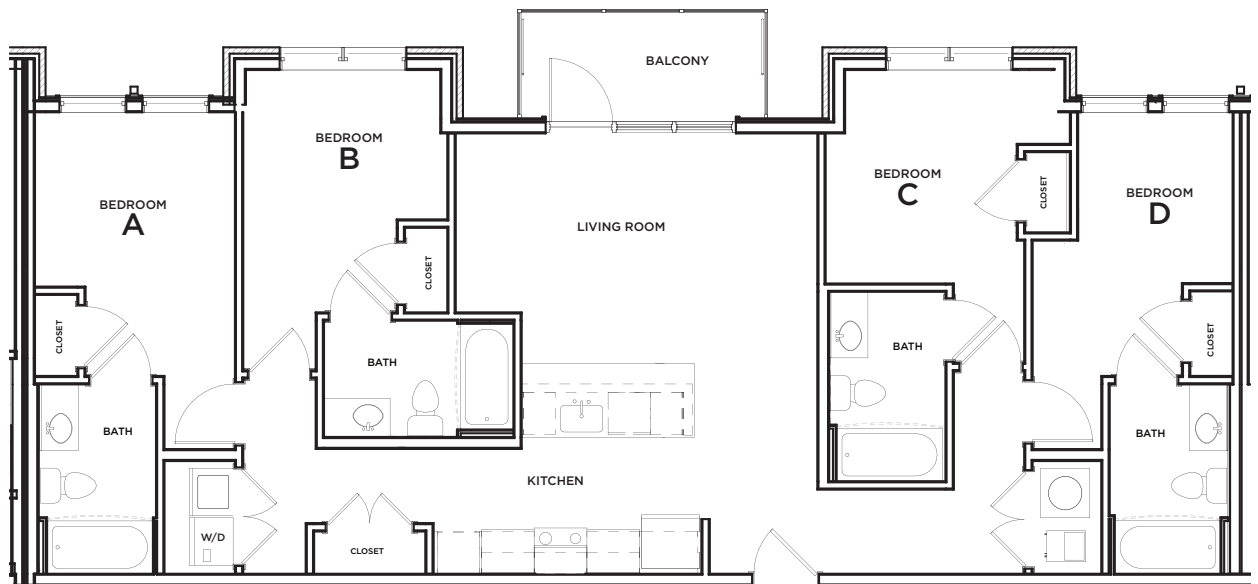

4

BED

4

BATH

THE STANDARD

THE DENMARK

1343-1352 SQ FT*

*Floor plans vary slightly in size and layout based on location in building.

Interested in **THE DENMARK?**
PICK YOUR PLAN

D1 - DENMARK

1343 SQ FT*

\$ _____ /MONTH

D1 ALT - DENMARK

1352 SQ FT*

\$ _____ /MONTH