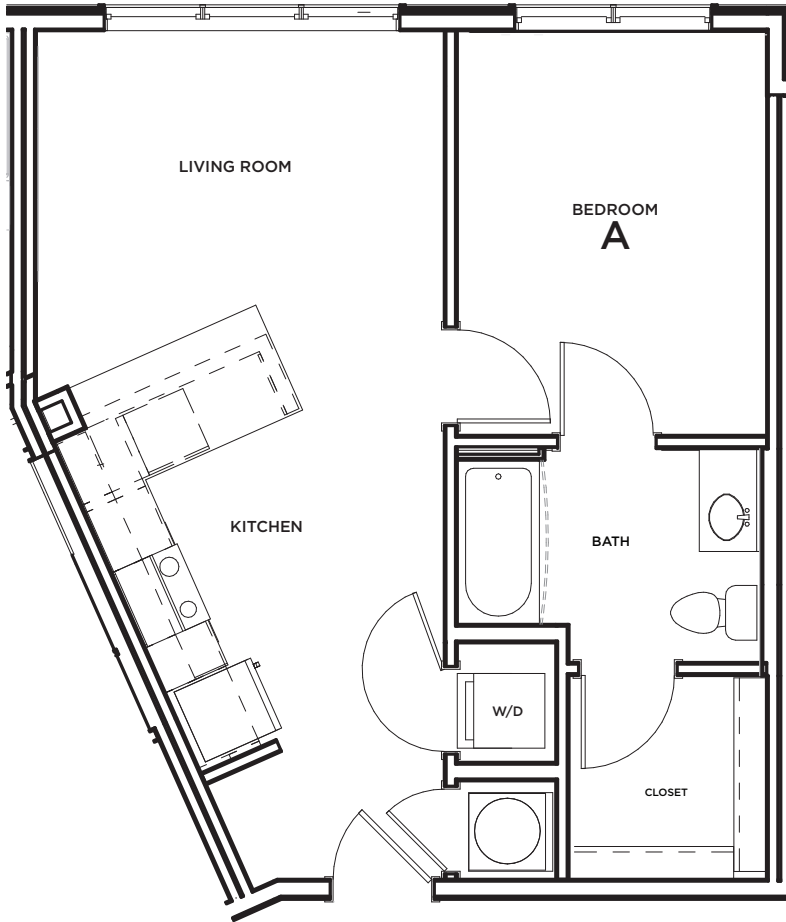

1

BED

1

BATH

THE STANDARD

THE ASTORIA

565-571 SQ FT*

*Floor plans vary slightly in size and layout based on location in building.

Interested in **THE ASTORIA?** **PICK YOUR PLAN**

A1 ALT 1 - ASTORIA
571 SQ FT*

\$ _____ /MONTH

A2 - ASTORIA
565 SQ FT*

\$ _____ /MONTH